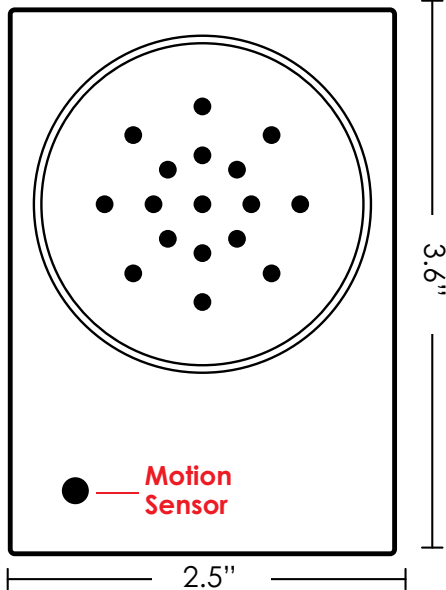

Motion Activated Sound Unit

Rocket Production Technical Specification Sheet

Front:

Back:

Side:

General product information

- Dimensions - Height: 3.6" (91mm) x Width: 2.5" (63mm) Depth: 1.2" (30mm)
- Sound modules can be mounted any way up.