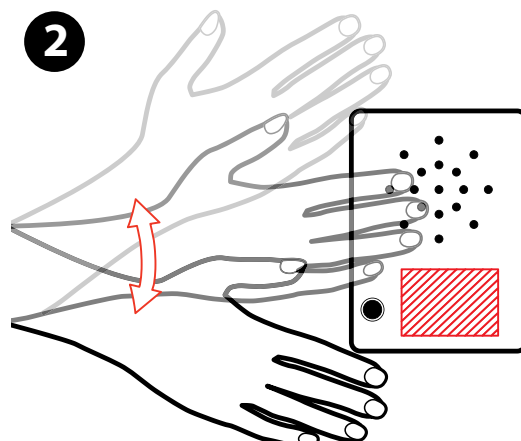

Motion Activated Sound Unit

Rocket Production Technical Specification Sheet

Front:

Back:

Side:

General product information

- Dimensions - Height: 3.6" (91mm) x Width: 2.5" (63mm) Depth: 1.2" (30mm)
- Sound modules can be mounted any way up.

Activation and fitting

1

Flick the switch on the side of the unit to the "ON" position.

2

Wave your hand across the motion sensor to check it is working.